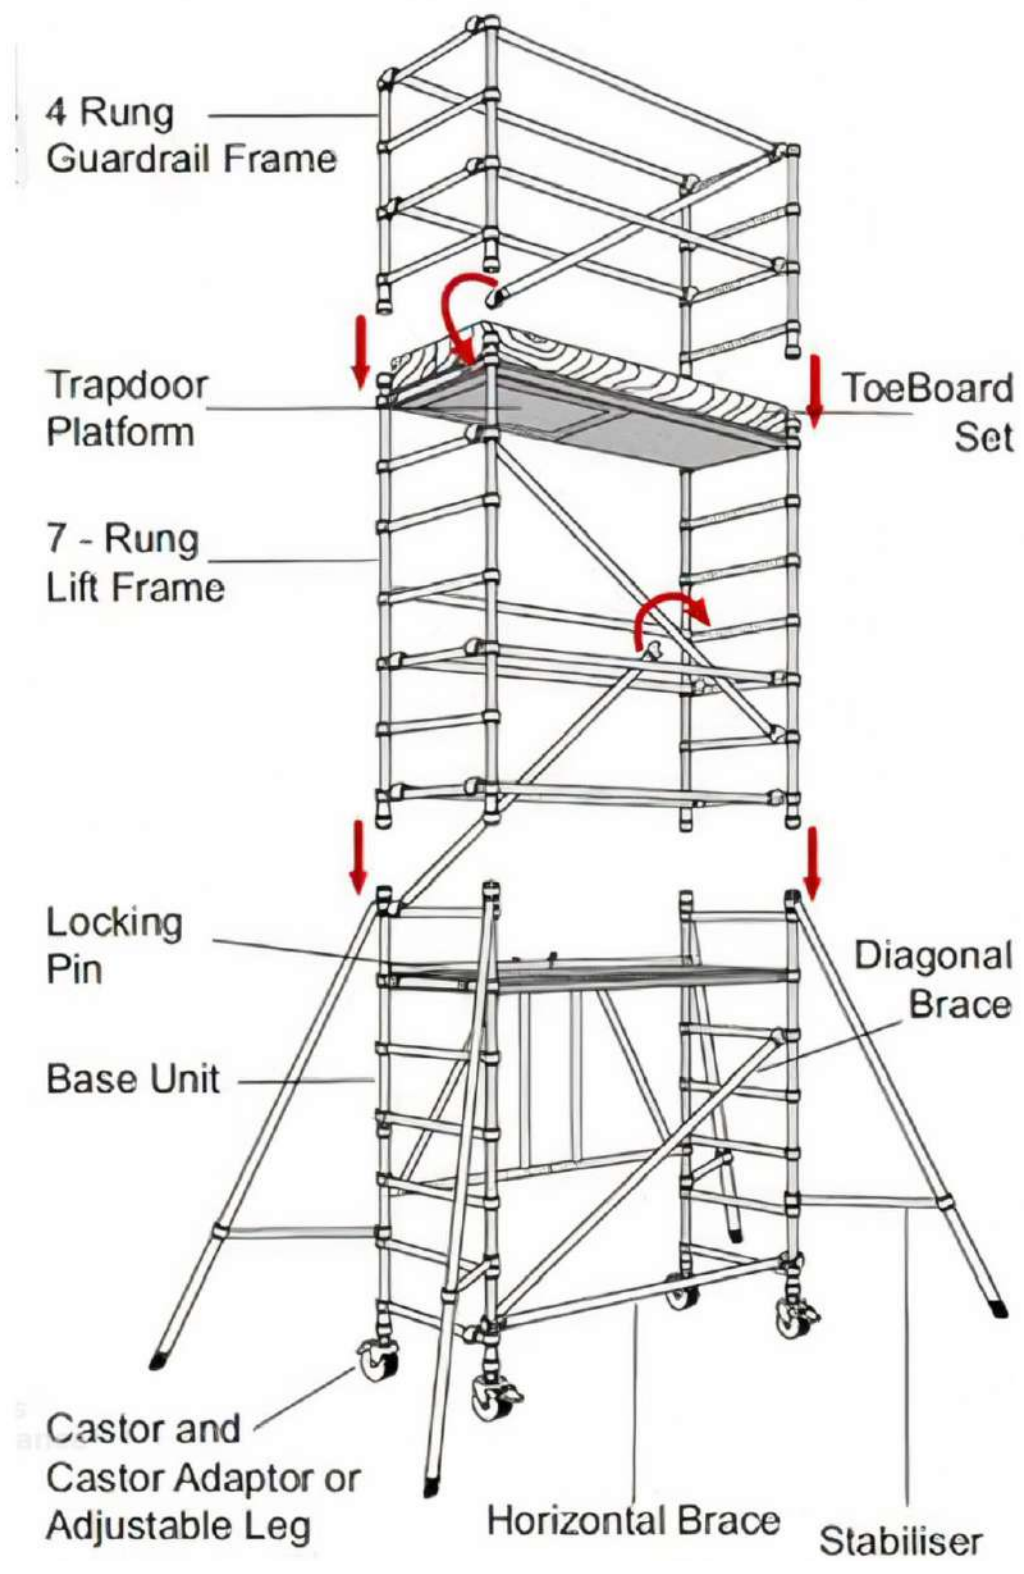

It is designed to be quick and easy to construct and can be built by labourers with minimal training. Designed to be easy to set up and safe to use - reducing the risk of injury at all stages of use.

ALUMINIUM AND M.S SCAFFOLDINGS

FLEXIBLE FOR INDOOR USE, I.E. CAN FIT IN NARROW GAPS TO EXECUTE ANY INDOOR WORK-AT-HEIGHT.
 LIGHTWEIGHT & MOBILE ACCESS TOWERS
 PROVIDES SAFETY - GUARDRAIL IN PLACE BEFORE OPERATOR ASCENDS THE PLATFORM
 EASE OF ASSEMBLY - FEWER COMPONENTS PROVE TO MEAN A QUICKER AND SIMPLER BUILD.
 MODULAR & RIGID TOWER (CREATED BY POSITIVE SNAP LOCK ACTION)
 FITS THROUGH STANDARD DOORWAYS OR CORRIDORS

9892035513

Aluminium Ladders

width set

- 1)Length-2mtr
- 2)width-1.40mtr
- 3)height-3mtr
- 4)Adjustable platform
- *sets available from.
- 3mtr-12mtr height

Narrow set

- 1)Length-2mtr
- 2)width-0.75mtr
- 3)height-3mtr
- 4)Adjustable platform
- *sets available from.
- 3mtr-5mtr height