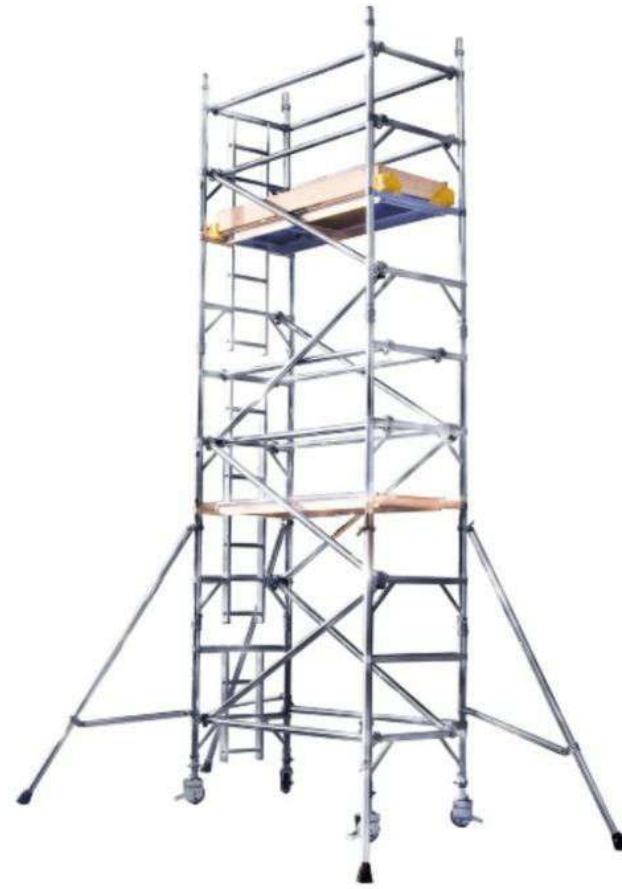

FLEXIBLE FOR INDOOR USE, I.E. CAN FIT IN NARROW GAPS TO EXECUTE ANY INDOOR WORK-AT-HEIGHT.
 LIGHTWEIGHT & MOBILE ACCESS TOWERS
 PROVIDES SAFETY - GUARDRAIL IN PLACE BEFORE OPERATOR ASCENDS THE PLATFORM
 EASE OF ASSEMBLY - FEWER COMPONENTS PROVE TO MEAN A QUICKER AND SIMPLER BUILD.
 MODULAR & RIGID TOWER (CREATED BY POSITIVE SNAP LOCK ACTION)
 FITS THROUGH STANDARD DOORWAYS OR CORRIDORS

9892035513

Aluminium Ladders

width set

- 1)Length-2mtr
- 2)width-1.40mtr
- 3)height-3mtr
- 4)Adjustable platform
- *sets available from.
- 3mtr-12mtr height

Narrow set

- 1)Length-2mtr
- 2)width-0.75mtr
- 3)height-3mtr
- 4)Adjustable platform
- *sets available from.
- 3mtr-5mtr height

Body

Claw

Aluminium scaffolding (moveable)

- All types Aluminium scaffolding are available for Rent
- It is designed to be quick and easy to construct and can be built by labourers with minimal training. Designed to be easy to set up and safe to use - reducing the risk of injury at all stages of use. With leading safety features such as cam locks,
- stabilisers and staircases, it is one of the safest aluminium scaffolding towers on the market.